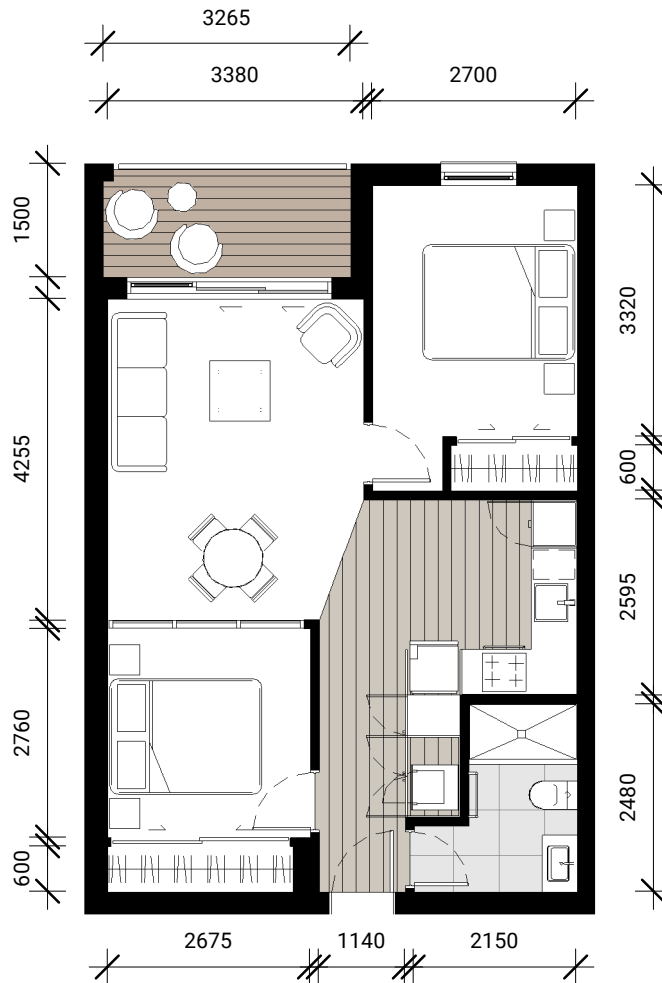

BUILDING D, WEST FACING

2 Bed + Balcony

GFA* 59 m² + 5 m²

Apartments: TYPE C-8

D-106	D-206	D-306	D-407
D-107	D-207	D-307	